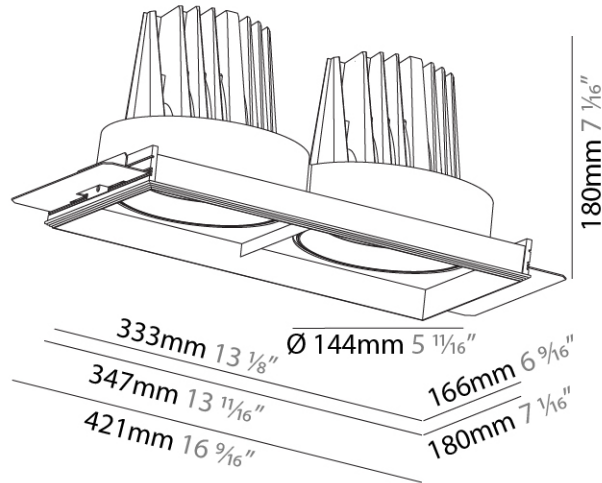

PHYSICAL

Shape: Rectangle
Diameter (mm): 144
Diameter (in): 5 11/16
Length (mm): 347
Length (in): 13 11/16
Width (mm): 166
Width (in): 6 9/16
Height (mm): 180
Height (in): 7 1/16
Ceiling Thickness (mm): 10 / 12.5 / 15 / 25
Ceiling Thickness (in): 3/8 or 1/2 or 9/16 or 1
Min. Recessing Depth (mm): 200
Min. Recessing Depth (in): 7 7/8
Light Distribution: Downlight
Weight (kg): 3.944
Weight (lbs): 8.70
Fixture Finish: SSR / BKV / CWI / CRY / HAB / UFT / ITA / RUA / FTG / MYG / LOD / PUS / FRO / FUP / KIA / POP / BLS / SPG / MEY / GOH / GUM / CHC / COM / ABZ / JAG / OBR / MOS / ROR
Fixture Material: Aluminum Die Cast
Cut-out Measurements: 350mm / 13 3/4" x 185mm / 7 5/16"
Upon Request: Unique Ceiling Thickness

ELECTRICAL

Lamp Type: LED (Zhaga Standard)
Input Wattage (W): 46.3
Total Output Wattage (W): 42
Dimming: Tri-Mode (Non-Dimming and Phase Dimming (120Vac only) and 0-10V Dimming)
Driver Included: Yes
Driver Location: Recessed Housing
Driver Type: Constant Current - Universal
Driver Class: Class 2
Housing: See components
Input Voltage (V): 120 - 277
Constant Current (MA): 700

LED

Number of LEDs: 2
Color Temperature (°K): 2700 / 3000 / 3500 / 4000
Max. Delivered Lumen (lm): 2870 / 2980 / 3136 / 3200
Nominal Lumen (lm): 3330lm
CRI: >90 CRI
Lamp Life (hrs): 50000
Upon Request: Special Color Temperature RGB-W Tunable White Special LED

OPTICAL

Reflector²: 8
Adjustability: Rotational 355°; Tilt 30°
Upon Request: Special Beam Angles