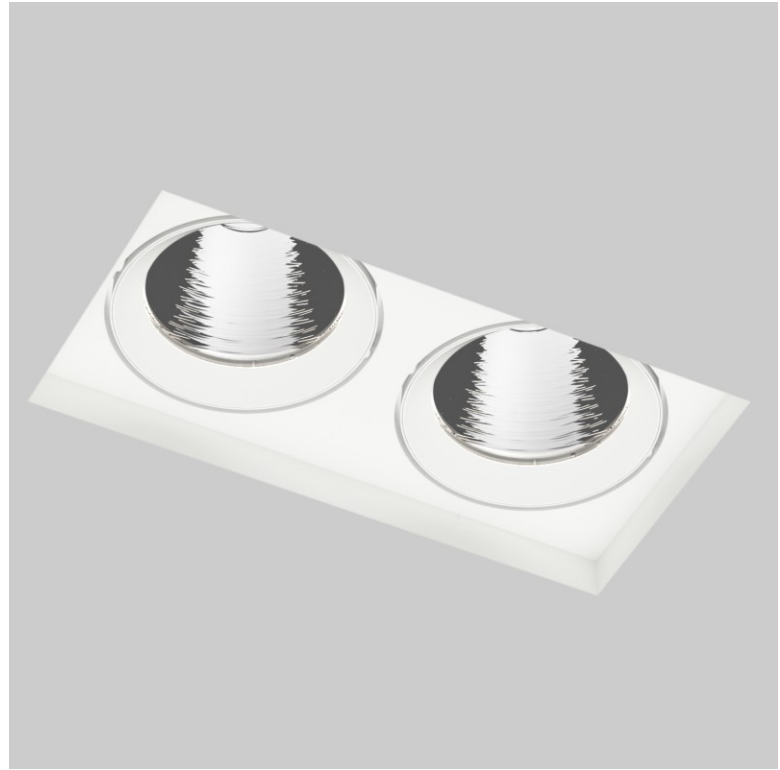

PHYSICAL

Shape: Rectangle
Diameter (mm): 144
Diameter (in): 5 11/16
Length (mm): 347
Length (in): 13 11/16
Width (mm): 166
Width (in): 6 9/16
Height (mm): 180
Height (in): 7 1/16
Ceiling Thickness (mm): 10 / 12.5 / 15 / 25
Ceiling Thickness (in): 3/8 or 1/2 or 9/16 or 1
Min. Recessing Depth (mm): 200
Min. Recessing Depth (in): 7 7/8
Light Distribution: Downlight
Weight (kg): 3.944
Weight (lbs): 8.70
Fixture Finish: SSR / BKV / CWI / CRY / HAB / UFT / ITA / RUA / FTG / MYG / LOD / PUS / FRO / FUP / KIA / POP / BLS / SPG / MEY / GOH / GUM / CHC / COM / ABZ / JAG / OBR / MOS / ROR
Fixture Material: Aluminum Die Cast
Cut-out Measurements: 350mm / 13 3/4" x 185mm / 7 5/16"
Upon Request: Unique Ceiling Thickness

ELECTRICAL

Lamp Type: LED (Zhaga Standard)
Input Wattage (W): 46.3
Total Output Wattage (W): 42
Dimming: Tri-Mode (Non-Dimming and Phase Dimming (120Vac only) and 0-10V Dimming)
Driver Included: Yes
Driver Location: Recessed Housing
Driver Type: Constant Current - Universal
Driver Class: Class 2
Housing: See components
Input Voltage (V): 120 - 277
Constant Current (MA): 700

LED

Number of LEDs: 2
Color Temperature (°K): 2700 / 3000 / 3500 / 4000
Max. Delivered Lumen (lm): 2870 / 2980 / 3136 / 3200
Nominal Lumen (lm): 3330lm
CRI: >90 CRI
Lamp Life (hrs): 50000
Upon Request: Special Color Temperature RGB-W Tunable White Special LED

OPTICAL

Reflector²: 8
Adjustability: Rotational 355°; Tilt 30°
Upon Request: Special Beam Angles