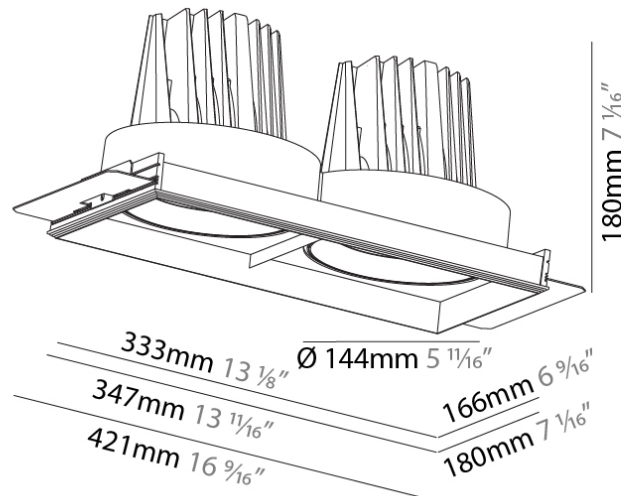

RATINGS AND CERTIFICATIONS

3382, F 416-247-9319, www.zaneen.com
Certified by Intertek for North American standards. At the end of the existing Model #. For assistance on 'custom' specifications, contact zteam@zaneen.com.
In a constant effort to supply the best product, we reserve the right to change specifications or materials without notice. The most recent specification sheets are found at zaneen.com
IP rating: IP20